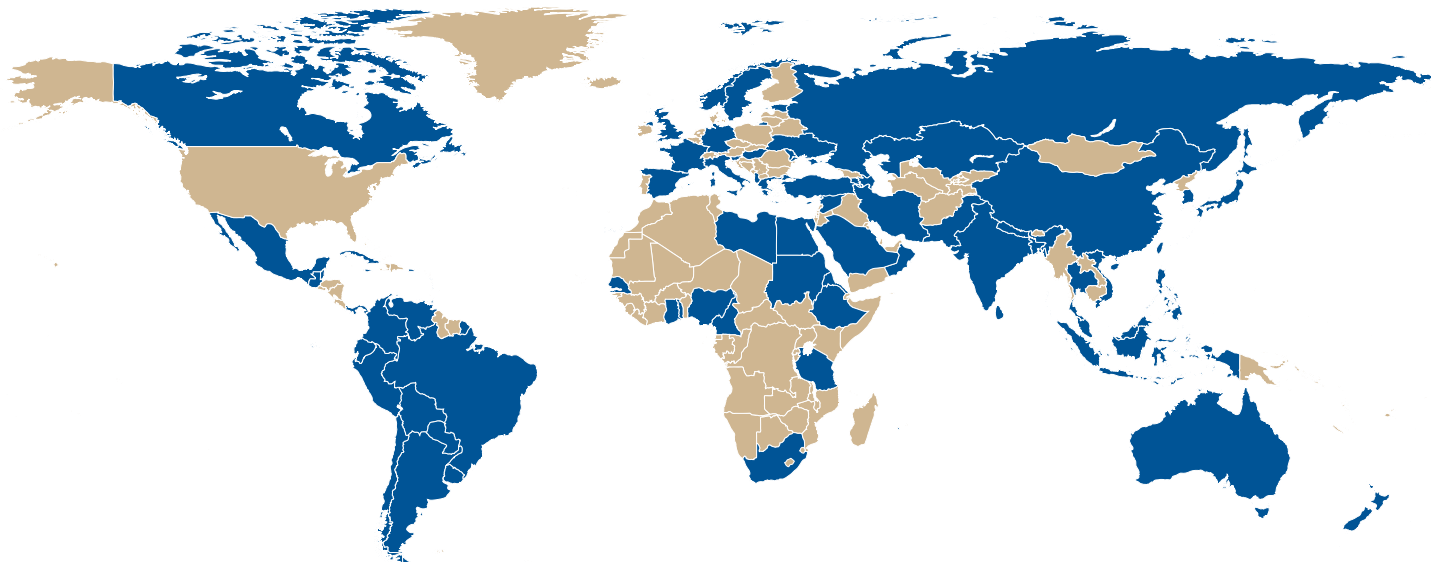

## Recruitment Snapshot from Office of Graduate International Outreach

*Countries of Origin (75) for New Graduate Students, Fall 2014*

*Enrolled International Graduate Students at UF  
Fall 2014*

*New International Graduate Students  
Fall 2013-2014*

<i>Country</i>	<i>Doctoral</i>	<i>Master's</i>	<i>Total</i>
<b>China</b>	570	780	1350
<b>India</b>	218	640	858
<b>South Korea</b>	163	39	202
<b>Brazil</b>	71	30	101
<b>Taiwan</b>	57	44	101
<b>Canada</b>	47	51	98
<b>Iran</b>	65	21	86
<b>Turkey</b>	56	14	70
<b>Colombia</b>	43	26	69
<b>Saudi Arabia</b>	34	18	52
<b>Ecuador</b>	19	15	34
<b>Nepal</b>	24	9	33
<b>Germany</b>	19	14	33
<b>Puerto Rico</b>	12	17	29
<b>Mexico</b>	14	11	25
<b>Chile</b>	15	10	25
<b>111 countries</b>	438	262	700
<b>Total</b>	<b>1865</b>	<b>2001</b>	<b>3866</b>

*New International Graduate Students, by Region, Fall 2014*

*Recruitment Metrics, Targeted Countries, Fall 2014*