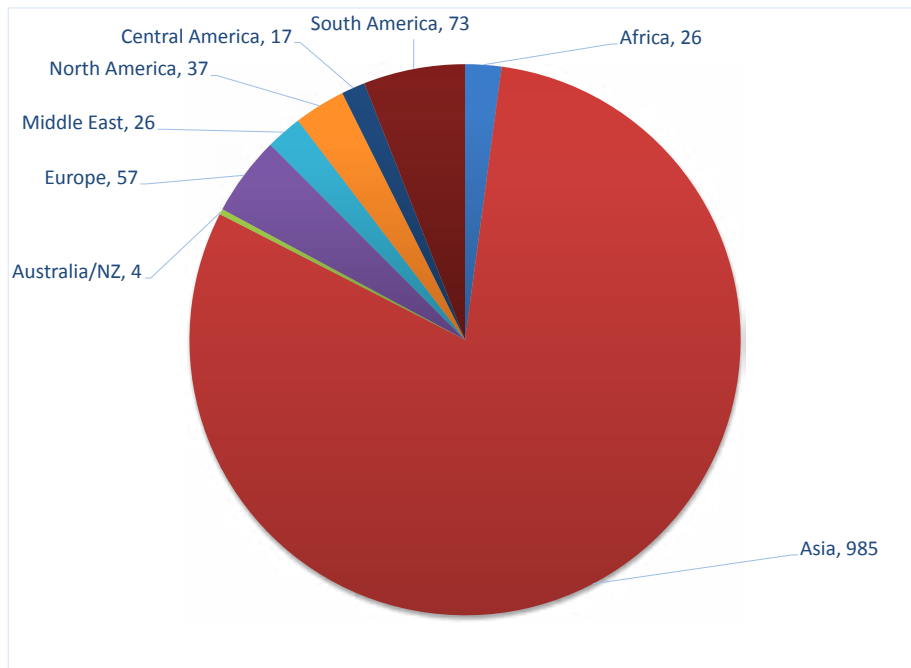

New International Graduate Students, by Region, Fall 2014